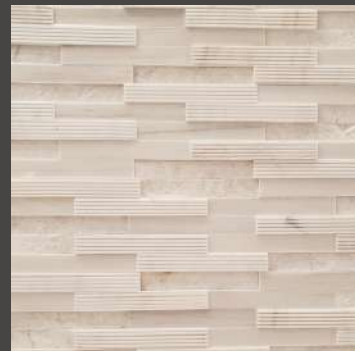

### DESCRIPTION

- Stone type: Natural Marble
- Color: Black, White, Yellow
- Range: Chiseled, Chiseled mini lines, Combed, Waterfall

### DESCRIPTION

- Stone type: Natural Marble
- Color: Black, White, Yellow
- Range: Ziczac, Slim Mosaic 3 colors, Rectangle Panel Lines

## DESCRIPTION

- Stone type: Natural Marble
- Color: Black, White, Yellow
- Range: Mixed surface

## DESCRIPTION

- Stone type: Natural Marble
- Color: Black, White, Yellow
- Range: Ziczac, Mixed surface, Arched

[hoanggiamineralgroup.com.vn](http://hoanggiamineralgroup.com.vn)